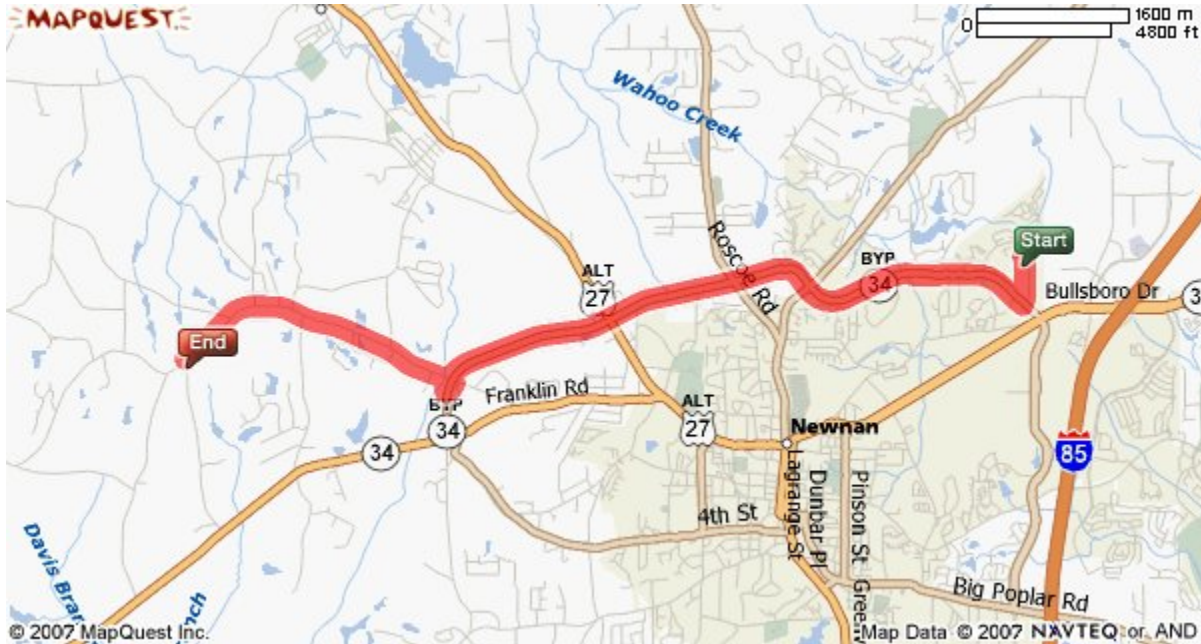

# Western Elementary School

1730 Welcome Road

Newnan, GA 30264

770-254-2790

Fax 770-304-5925

[www.cowetaschools.org/wes/](http://www.cowetaschools.org/wes/)

**Directions to Western Elementary from the Central Registration Office:** Go South on Werz Industrial Dr. toward Millard Farmer Industrial Blvd/GA-24 by pass – Turn Right onto Millard Farmer Industrial Blvd. – Continue to follow GA-34 Bypass for 5.4 miles – turn left onto Welcome Road – turn left at end of ramp to stay on Welcome Road – continue 2.6 miles and Western Elementary School will be on the left.