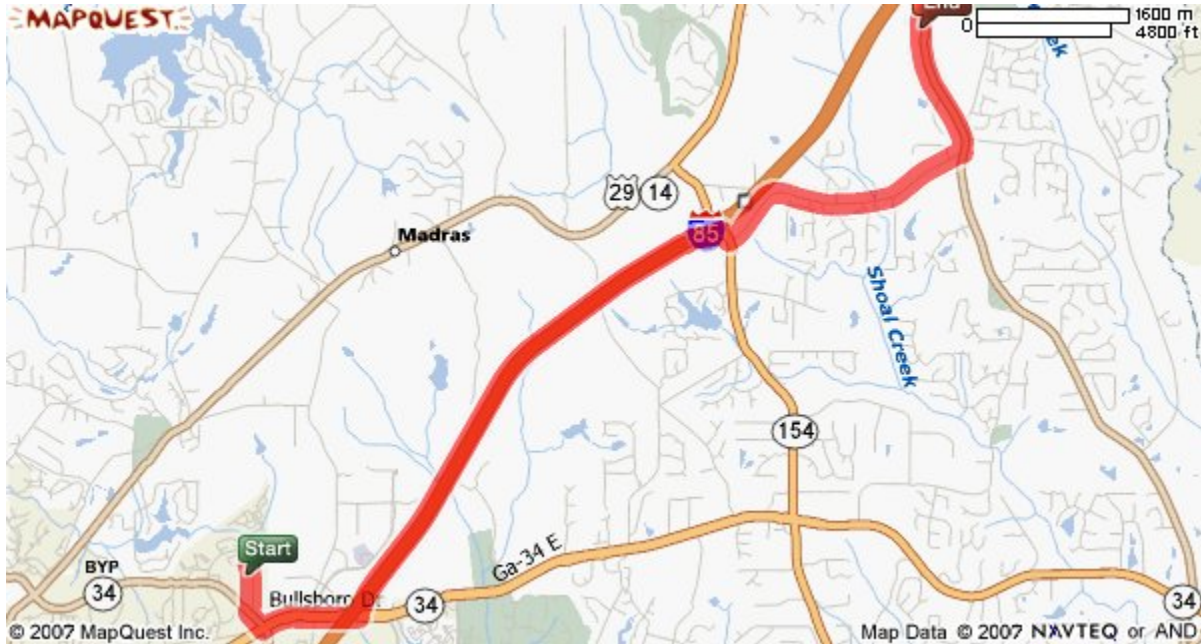

Northgate High School

3220 Fisher Road
Newnan, GA 30265
770-463-5585

Fax 770-463-4982

www.cowetaschools.org/nghs/

Directions to Northgate High School from the Central Registration Office: Go South on Werz Industrial Dr. toward Millard Farmer Industrial Blvd/GA-24 by pass – Turn left onto Millard Farmer Industrial Blvd./GA-34 Bypass – Turn left onto Bullsboro Dr/GA-34E – merge onto I-85 N/GA-403N via the ramp on the left – Take the McCollum-Sharpsburg Road/GA-154 exit – exit 51 – Turn right onto GA-154/Sharpsburg-McCollum Rd <0.1 miles – Turn left onto Raymond Hill Rd traveling 2.3 miles – turn left onto Fischer Rd/Fisher Rd. 1.1 miles – Northgate High School will be on the left.