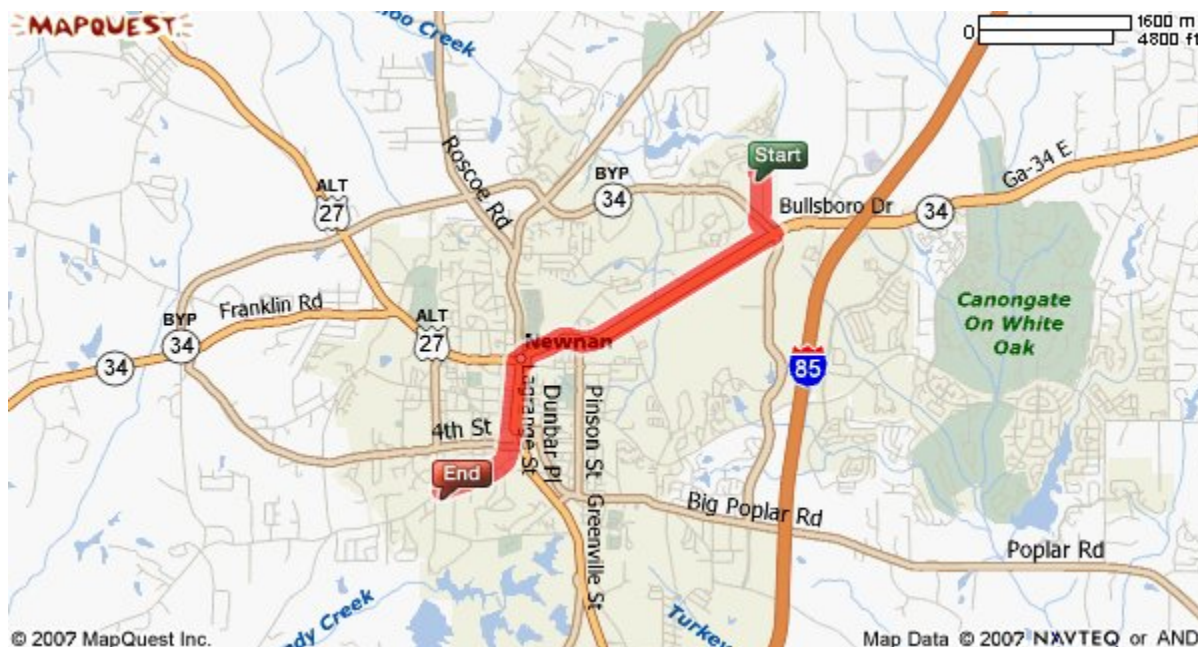

Newnan High School

190 LaGrange Street

Newnan, GA 30263

770-254-2880

Fax 770-254-2797

www.cowetaschools.org/nhs/

Directions to Newnan High School from the Central Registration Office: Go South on Werz Industrial Dr. toward Millard Farmer Industrial Blvd/GA-24 by pass – Turn left onto Millard Farmer Industrial Blvd./GA-34 Bypass – Turn right onto Bullsboro Drive/GA-34W at the red light – Continue 2.4 miles following GA-34W stay in the left hand lane – Turn right onto Clark St just past the cemetery staying in the far left hand lane <0.1 miles – Turn left onto Jackson St/US-29S/US-27 ALT and get into the right hand lane 0.5 miles LaGrange street will bear off to the right – go 0.8 miles and Newnan High School will be on the left.