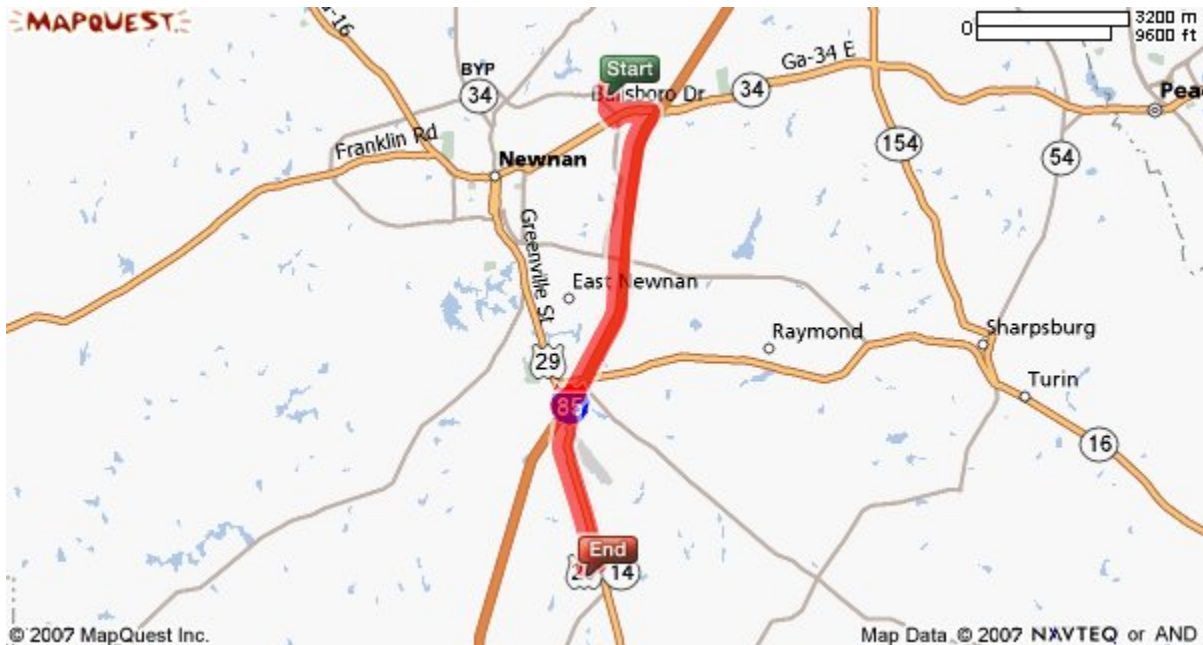

Moreland Elementary School

145 Railroad Street
Moreland, GA 30259
770-254-2875
Fax 770-304-5920
www.cowetaschools.org/mes/

Directions to Moreland Elementary from the Central Registration Office: Go South on Werz Industrial Dr. toward Millard Farmer Industrial Blvd/GA-24 by pass – Turn left onto Millard Farmer Industrial Blvd. – at the red light make a left onto Bullsboro Dr/GA-34E getting into the right hand lane – merge onto I-85S/GA-403S and travel for 5 miles taking the US-29/US-27 ALT exit #41 toward Moreland at the end of the ramp make a left onto US-29/US-27 ALT and travel for 2.7 miles make a right onto Main Street traveling for .1 miles and make a left onto Railroad Street Moreland Elementary will be on the left.