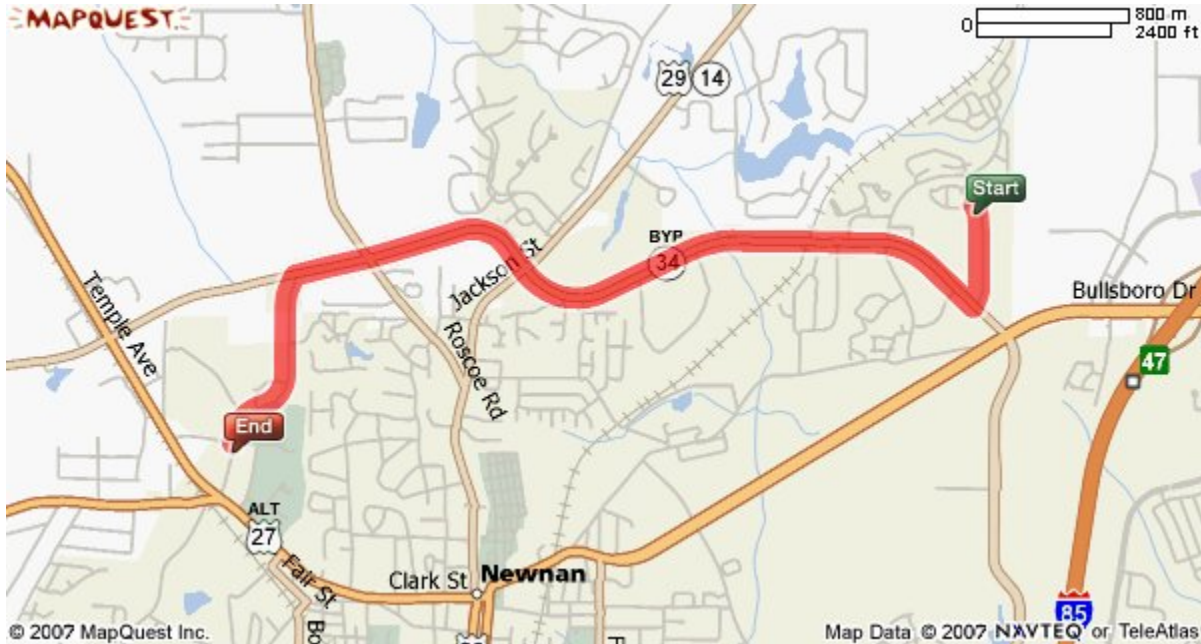

Evans Middle School

41 Evans Drive
Newnan, GA 30263
770-254-2780

Fax 770-254-2783

www.cowetaschools.org/ems/

Directions to Evans Middle School from the Central Registration Office: Go South on Werz Industrial Dr. toward Millard Farmer Industrial Blvd/GA-24 by pass – Turn right onto Millard Farmer Industrial Blvd. go for 3.0 miles – Turn left onto Hospital Road 0.7 miles turn right onto Evans Drive – Evans Middle School will be on your right.