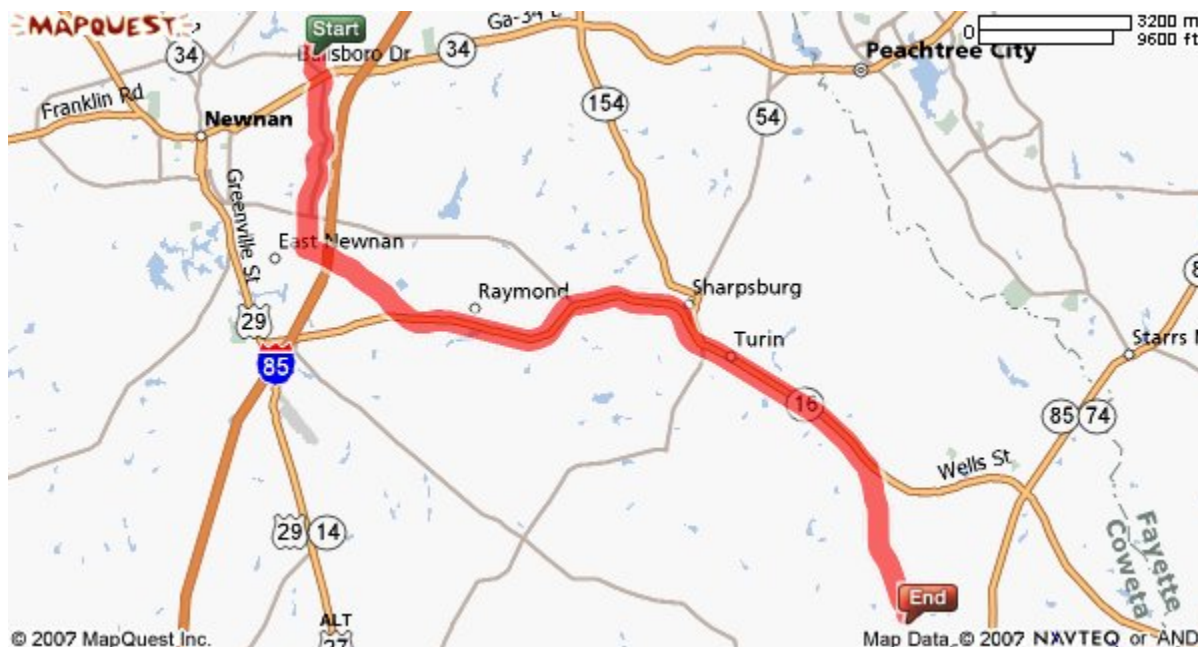

Eastside Elementary School

1225 Eastside School Road

Senoia, GA 30276

770-599-6621

Fax 770-599-8530

www.cowetaschools.org/ees/

Directions to Eastside Elementary from the Central Registration Office: Go South on Werz Industrial Dr. toward Millard Farmer Industrial Blvd/GA-24 by pass – Turn left onto Millard Farmer Industrial Blvd. stay straight to go onto Newnan Crossing Bypass. Stay on the Newnan Crossing Bypass until you come to the Poplar Road intersection (it is a 4-way stop). Make a left onto Poplar Road – stay on Poplar Road until you come to the GA-16 intersection - Make a left onto GA-16 and travel approximately 8.5 to 9 miles – make a right onto Old Highway 85 traveling for 2.5 miles then make a right onto Eastside School Road the school will be on your right.