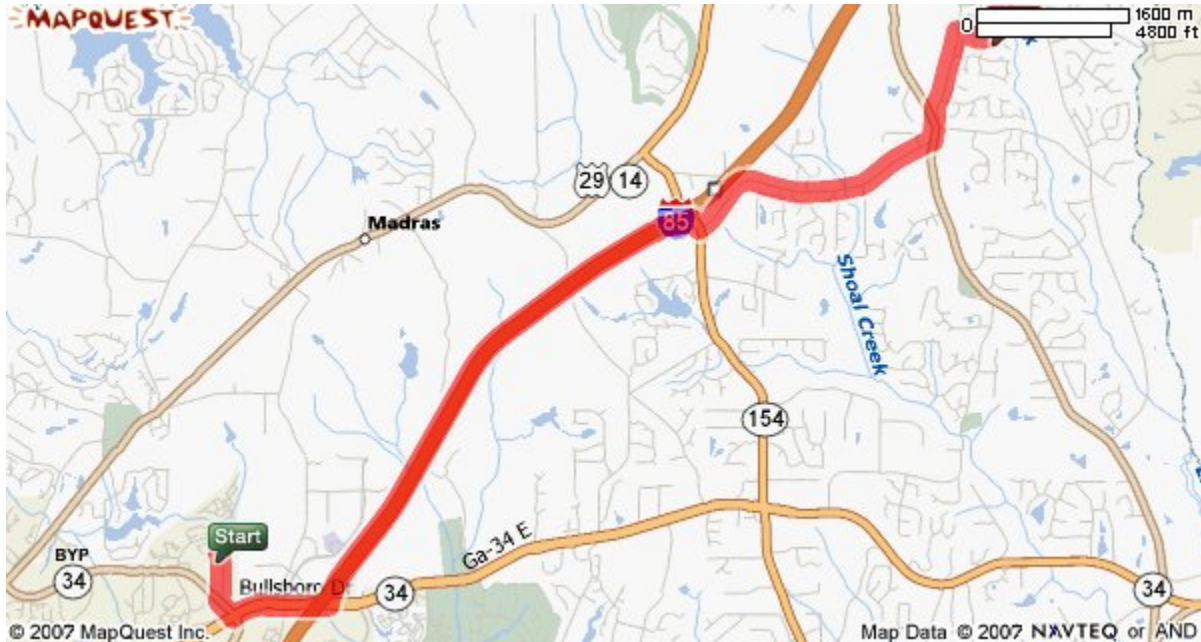

Canongate Elementary School

200 Petes Road
Sharpsburg, GA 30277
770-463-8010
Fax 770-463-0053
www.cowetaschools.org/ces/

Directions to Canongate Elementary from the Central Registration Office: Go South on Werz Industrial Dr. toward Millard Farmer Industrial Blvd/GA-24 by pass – Turn left onto Millard Farmer Industrial Blvd at the red light make a left onto Bullsboro Dr/GA-34 E. Merge onto I-85 N/GA-403 N via the ramp on the left – travel 4.2 miles and take the McCollum-Sharpsburg Rd/GA-154 exit #51 exit – turn right on McCollum-Sharpsburg Rd/GA-154 and make a left onto Raymond Hill Rd at the first light – travel 2.3 miles and make a left onto Fischer Road – travel less than .1 miles and go straight onto Shaw Road – after .8 miles make a right onto Pete Road/Petes Road – Canongate Elementary will be on the left