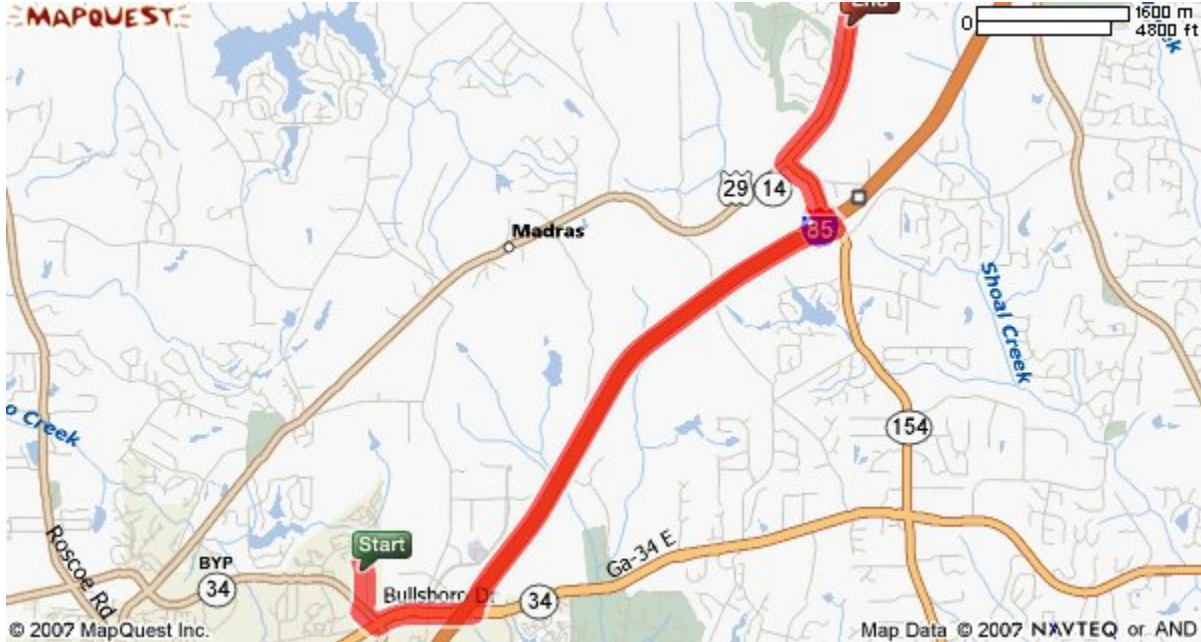

# Arbor Springs Elementary School

4840 Highway 29 North  
Newnan, GA 30265  
770-463-5903  
Fax 770-463-5937  
[www.cowetaschools.org/arbor/](http://www.cowetaschools.org/arbor/)

**Directions to Arbor Springs Elementary from the Central Registration Office:** Go South on Werz Industrial Dr. toward Millard Farmer Industrial Blvd/GA-24 by pass – Turn left onto Millard Farmer Industrial Blvd. – Turn left onto Bullsboro Dr./GA-34E – merge onto I-85N/GA-403N via the ramp on the left 4.2 miles – take the McCollum-Sharpsburg Rd/GA-154 exit – Exit 51 – Turn Left onto GA-154 0.7 miles – Turn right onto US-29/GA-14/GA-154 1.3 miles – Arbor Springs Elementary will be on the left.